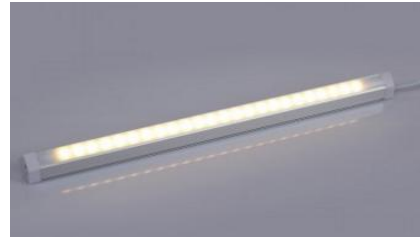

Product Data Sheet

Name: Auto Cabinet Linear Light

SKU: TML-4050-8W

TML-4050-11W

TML-4050-15W

Descriptions:

Automatic on/off linear Led Light. Use Alu. as frame. Ideally for cloth cabinets.

Light Source:

SMD LED CHIPS

Power : 8W/11W/15W

Voltage: 220V-240V

Color Temp: PW 6000K

Material: Aluminum

Dimensions(mm):

L	W
510	30
800	30
1000	30

Finishing: