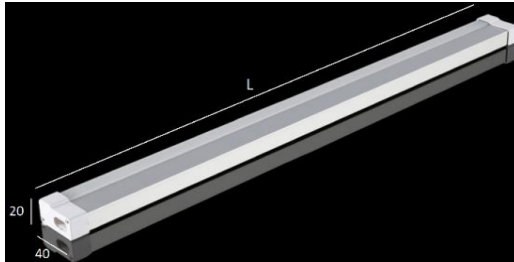

Product Data Sheet

Name: Wall Light

SKU: TMW-4060-S
TMW-4060-M
TMW-4060-L

Descriptions:

The wall light made of plastic and aluminum. Available in white.

Light Source:

SMD LED CHIPS

Power : 8W,12W,14W

Voltage: 110V-240V

Color Temp:

WW 3000K/CW 4500K

Material: Plastic & Aluminum

Dimensions(mm):

	L
S	600
M	800
L	1000

Finishing:

Silver