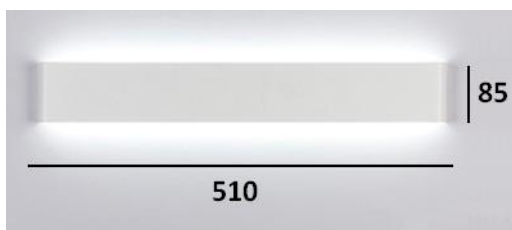

## Product Data Sheet

**Name:** Wall Light

**SKU:** TMW-4051-16W

**Descriptions:**

The wall light made of aluminum, powder coating finishing. There are two colors available, white and black.

**Light Source:**

SMD LED CHIPS

Power : 16W

Voltage: 220V-240V

Color Temp: WW 3000K / PW 6000K

Material: Aluminum

**Dimensions(mm):**

**Finishing:**

Black

White