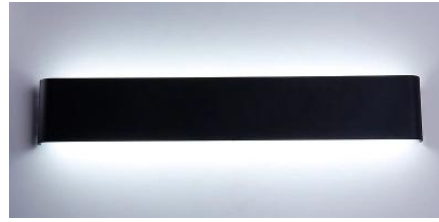

## Product Data Sheet

**Name:** Wall Light

**SKU:** TMW-4051-16W

**Descriptions:**

The wall light made of aluminum, powder coating finishing. There are two colors available, white and black.

**Light Source:**

SMD LED CHIPS

Power : 16W

Voltage: 220V-240V

Color Temp: WW 3000K / PW 6000K

Material: Aluminum

**Dimensions(mm):**

**Finishing:**

Black

White