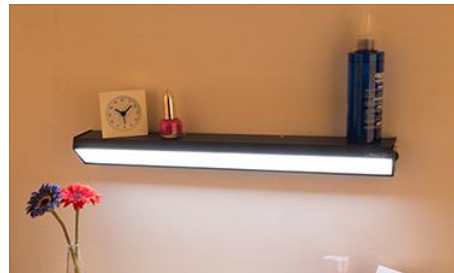

Product Data Sheet

Name: Wall Light

SKU: TMW-4030-6W

TMW-4030-9W

TMW-4030-15W

Descriptions:

The wall light made of aluminum, powder coating finishing. There are two colors available, white and black.

Light Source:

SMD LED CHIPS

Power : 6W / 9W / 15W

Voltage: 220V-240V

Color Temp: WW 3000K / PW 6000K

Material: Aluminum

Dimensions(mm):

	L
6W	300
9W	400
15W	500

Finishing:

Black White