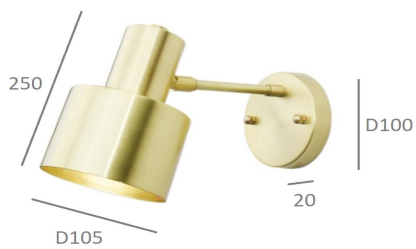

Product Data Sheet

Name: Wall Light

SKU: TMW-14010-1

Descriptions:

The lamp is fully Brass. Brass is well known as one of the metals that is highly resistant to corrosion, it just won't rust. People love brass also due to luxury shining finishing.

A fine art piece is careated from Natrual luxury material adding fine metal process and workmanship in appropriate design.

Ideally for bedside, or for a mirror.

Light Source:  1xE27 Bulb LED

Power : Max. 40W

Voltage: 220V-240V

Material: Brass

Bulb is not included

Dimensions(mm):

Finishing:

Brass