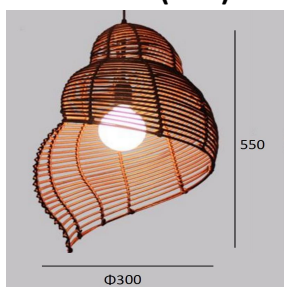

Product Data Sheet

Name: Pendant Light

SKU: TRP-4030-1

Descriptions:

The pendant light made of rattan.
There are brown and rattan original finishing.

Light Source: 
1×E27 Bulb LED

Power : Max. 40W

Voltage: 200V-240V

Material: Rattan

Dimensions(mm):

Finishing:

Brown

Natural