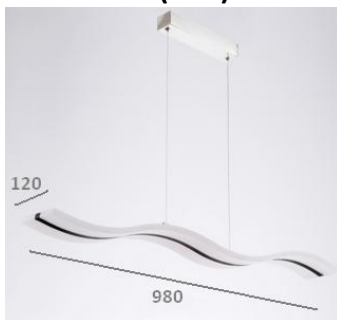

Product Data Sheet

Name: Pendant Light

SKU: TMP-4098-38W

Descriptions:

The ceiling light made of iron and acrylic, powder coating finishing. There is a white color available.

Light Source:

SMD LED CHIPS

Power : 38W

Voltage: 220V-240V

Color Temp:

WW 3000K/PW 6000K

Material: Iron & Acrylic

Dimensions(mm):

Finishing:

White