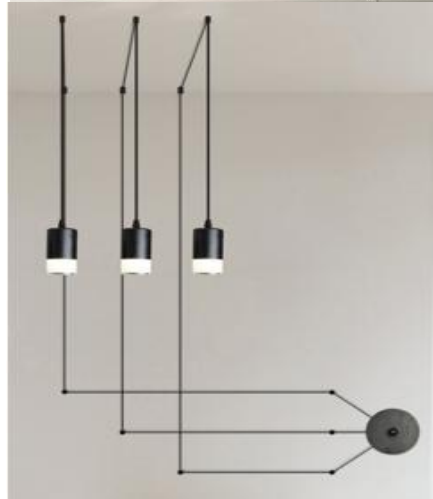

Product Data Sheet

Name: Pendant Light

SKU: TMP-4300-1

TMP-4300-3

TMP-4300-6

Descriptions:

The pendant light made of iron, powder coating finishing. There is a black color available.

Light Source:

1×G9 Bulb Led

Power : Max. 40W

Voltage: 111V-240V

Material: Iron

Dimensions(mm):

total length=3000

Finishing:

Black

Total Length

1 Bulb	3000×1
3 Bulbs	3000×3
6 Bulbs	3000×6