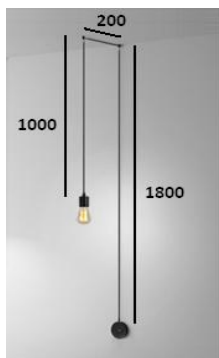

Product Data Sheet

Name: Pendant Light

SKU: TMP-4300-1

TMP-4300-3

TMP-4300-6

Descriptions:

The pendant light made of iron, powder coating finishing. There is a black color available.

Light Source:

1×G9 Bulb Led

Power : Max. 40W

Voltage: 111V-240V

Material: Iron

Dimensions(mm):

total length=3000

Finishing:

Black

Total Length

1 Bulb	3000×1
3 Bulbs	3000×3
6 Bulbs	3000×6