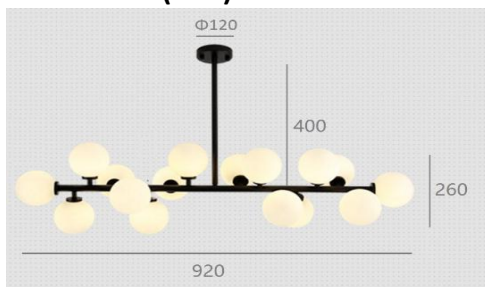

Product Data Sheet

Name: Pendant Light

SKU: TMP-4070-16

Descriptions:

The pendant light made of iron and glass. Available in golden and black.

Light Source:

16×G4 Bulbs LED

Power : Max. 40W

Voltage: 200V-240V

Material: Iron,Glass

Dimensions(mm):

Finishing:

 
Golden Black