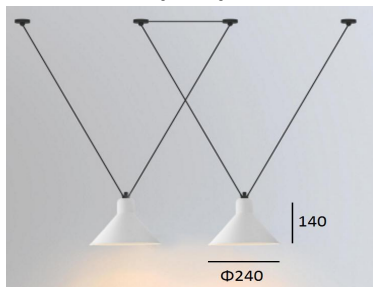

Product Data Sheet

Name: Pendant Light

SKU: TMP-4024-1

TMP-4024-2

TMP-4024-3

Descriptions:

The pendant light made of iron, powder coating finishing. Available in white, black and red.

Light Source:

1×E27 Bulb LED

2×E27 Bulb LED

3×E27 Bulb LED

Power : Max. 40W

Voltage: 200V-240V

Material: Iron

Dimensions(mm):

Finishing: