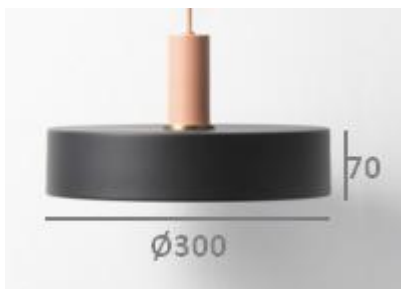

Product Data Sheet

Name: Pendant Light

SKU: TMP-4006-1D

Descriptions:

The pendant light made of iron. There are two colors available, black and blue.

Light Source:

1xE27 Bulb LED

Power : Max. 40W

Voltage: 220V-240V

Material: Iron

Dimensions(mm):

Finishing:

Black

Blue