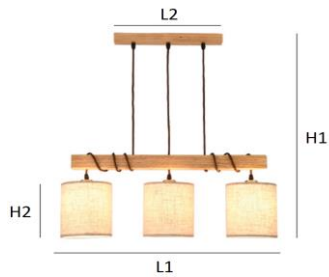

Product Data Sheet

Name: Pendant Light

SKU: TWP-4065-3
TWP-4065-4

Descriptions:

The pendant light made of wood and fabric. There is a original wood finishing.

Light Source: 

3×E27 Bulb LED

4×E27 Bulb LED

Power : Max.40W

Voltage: 220V-240V

Material: Wood & Fabric

Dimensions(mm):

	L1	L2	H1	H2
3 Bulbs	650	340	900	180
4 Bulbs	850	340	900	180

Finishing:

Original wood