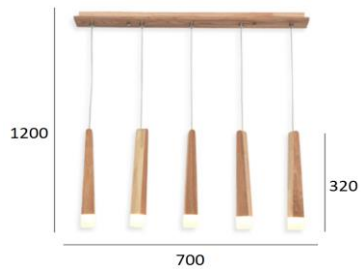

### Descriptions:

The pendant light made of wood and acrylic. There is a original wood finishing.

### Light Source:

5×G4 Bulb LED  
7×G4 Bulb LED  
9×G4 Bulb LED

Power: Max.40W

Voltage: 220V-240V

Material: Wood & Acrylic

### Dimensions(mm):