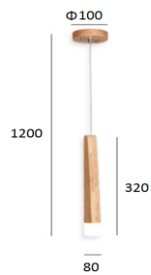

Product Data Sheet

Name: Pendant Light

SKU: TWP-4008-1

Descriptions:

The pendant light made of wood and acrylic. There is a original wood finishing.

Light Source:

1×G4 Bulb LED

Power: Max.40W

Voltage: 220V-240V

Material: Wood & Acrylic

Dimensions(mm):

Finishing:

Original wood