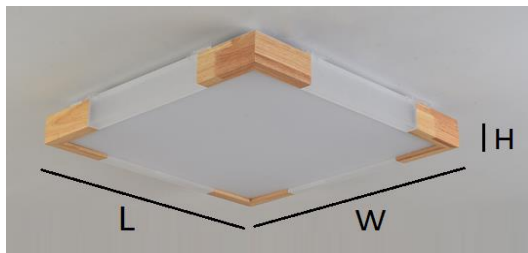

Product Data Sheet

Name: Ceiling Light

SKU: TWC-4060-T-48

Descriptions:

The ceiling light made of wood and acrylic. There is a original wood finishing. Triple color.

Light Source:

SMD LED CHIPS

Power:48W

Voltage:220V-240V

Color Temp:

WW 3000K,CW 4000K,PW 6000K

Material: Wood & Acrylic

Dimensions(mm):

	L	W	H
48W	600	600	100

Finishing:

Original wood