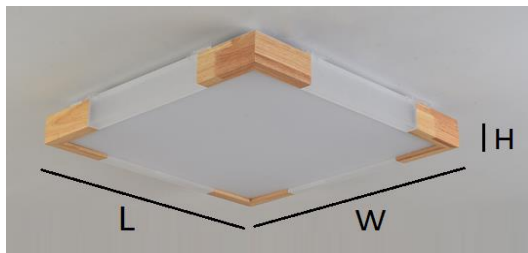

Product Data Sheet

Name: Ceiling Light

SKU: TWC-14060-48-R

Descriptions:

The ceiling light made of wood and acrylic. There is a original wood finishing. Remote control.

Light Source:

SMD LED CHIPS

Power:48W

Voltage:220V-240V

Color Temp:

WW 3000K - PW 6000K adjustable

Material: Wood & Acrylic

Dimensions(mm):

	L	W	H
48W	600	600	100

Finishing:

Original wood