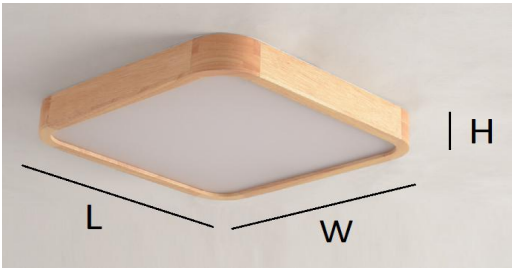

# Product Data Sheet

**Name:** Ceiling Light  
**SKU:** TWC-14030-T-16  
TWC-14030-T-30  
TWC-14030-T-32

**Descriptions:**  
The ceiling light made of wood and acrylic. There is a original wood finishing. Triple color.

**Light Source:**  
SMD LED CHIPS

Power:16W,30W,32W  
Voltage:220V-240V  
Color Temp:  
WW 3000K,CW 4000K, PW 6000K  
Material: Wood & Acrylic

### Dimensions(mm):

	L	W	H
<b>16W</b>	300	300	65
<b>30W</b>	400	400	65
<b>32W</b>	500	500	65