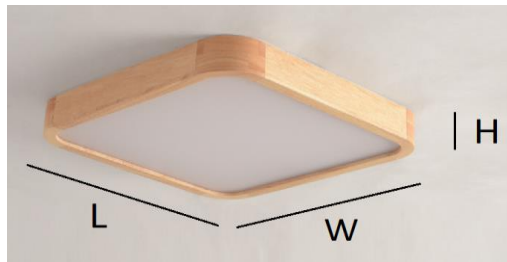

### Descriptions:

The ceiling light made of wood and acrylic. There is a original wood finishing. Single color.

### Dimensions(mm):

	L	W	H
<b>16W</b>	300	300	65
<b>20W</b>	400	400	65
<b>24W</b>	500	500	65