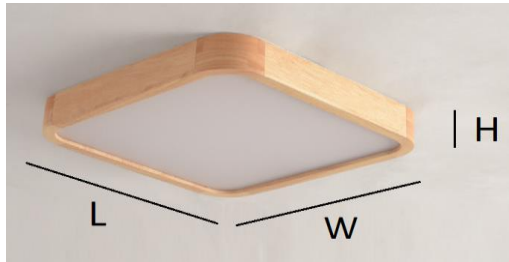

### Descriptions:

The ceiling light made of wood and acrylic. There is a original wood finishing. Remote control.

### Dimensions(mm):

	L	W	H
<b>16W</b>	300	300	65
<b>24W</b>	400	400	65
<b>32W</b>	500	500	65