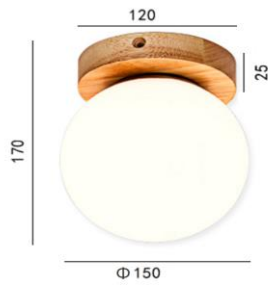

Product Data Sheet

Name: Ceiling Light
SKU: TWC-14015-1

Descriptions:

The ceiling light made of wood and glass. There is a original wood finishing.

Light Source: 
1×E27 Bulb LED

Power : Max.40W
Voltage: 220V-240V
Material: Wood & Glass

Dimensions(mm):

Finishing:

Original wood