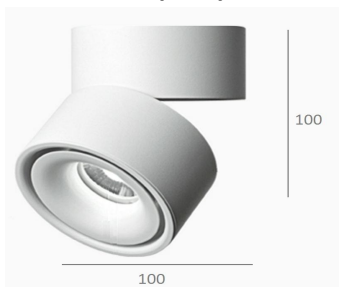

## Product Data Sheet

**Name:** Ceiling Light

**SKU:** TMC-4010-7W  
TMC-4010-10W  
TMC-4010-12W

**Descriptions:**

The ceiling light made of aluminum , powder coating finishing. Available in white and black.

**Light Source:**

COB LED CHIPS

Power : 7W ,10W ,12W

Voltage: 220V-240V

Color Temp:

WW 3000K/PW 6000K

Material: Aluminum

**Dimensions(mm):**

**Finishing:**

White    Black