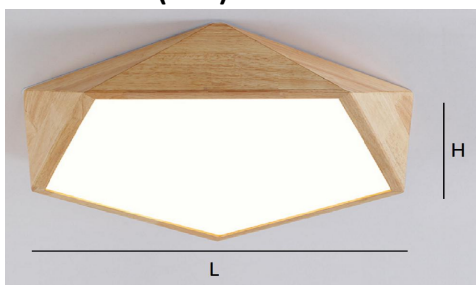

Product Data Sheet

Name: Ceiling Light

SKU: TWC-4042-24W
TWC-4042-30W
TWC-4042-36W
TWC-4042-48W

Descriptions:

The ceiling light made of wood and acrylic. There is a original wood finishing.

Light Source:

SMD LED CHIPS

Power : 24W,30W,36W,48W

Voltage: 220V-240V

Color Temp:

CW 3000K/WW 4000K/PW 6000K

Material: Wood & Acrylic

Dimensions(mm):

	L	H
24W	420	110
30W	520	110
36W	620	140
48W	720	140

Finishing: