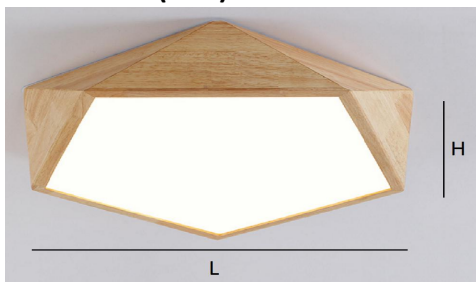

Product Data Sheet

Name: Ceiling Light

SKU: TWC-4042-30WD

Descriptions:

The ceiling light made of wood and acrylic. There is a original wood finishing.Remote control.

Light Source:

SMD LED CHIPS

Power : 24W,30W,36W,48W

Voltage: 220V-240V

Color Temp:

WW 3000K-PW 6000K adjustable

Material: Wood & Acrylic

Dimensions(mm):

	L	H
24W	420	110
30W	520	110
36W	620	140
48W	720	140

Finishing:

Original wood